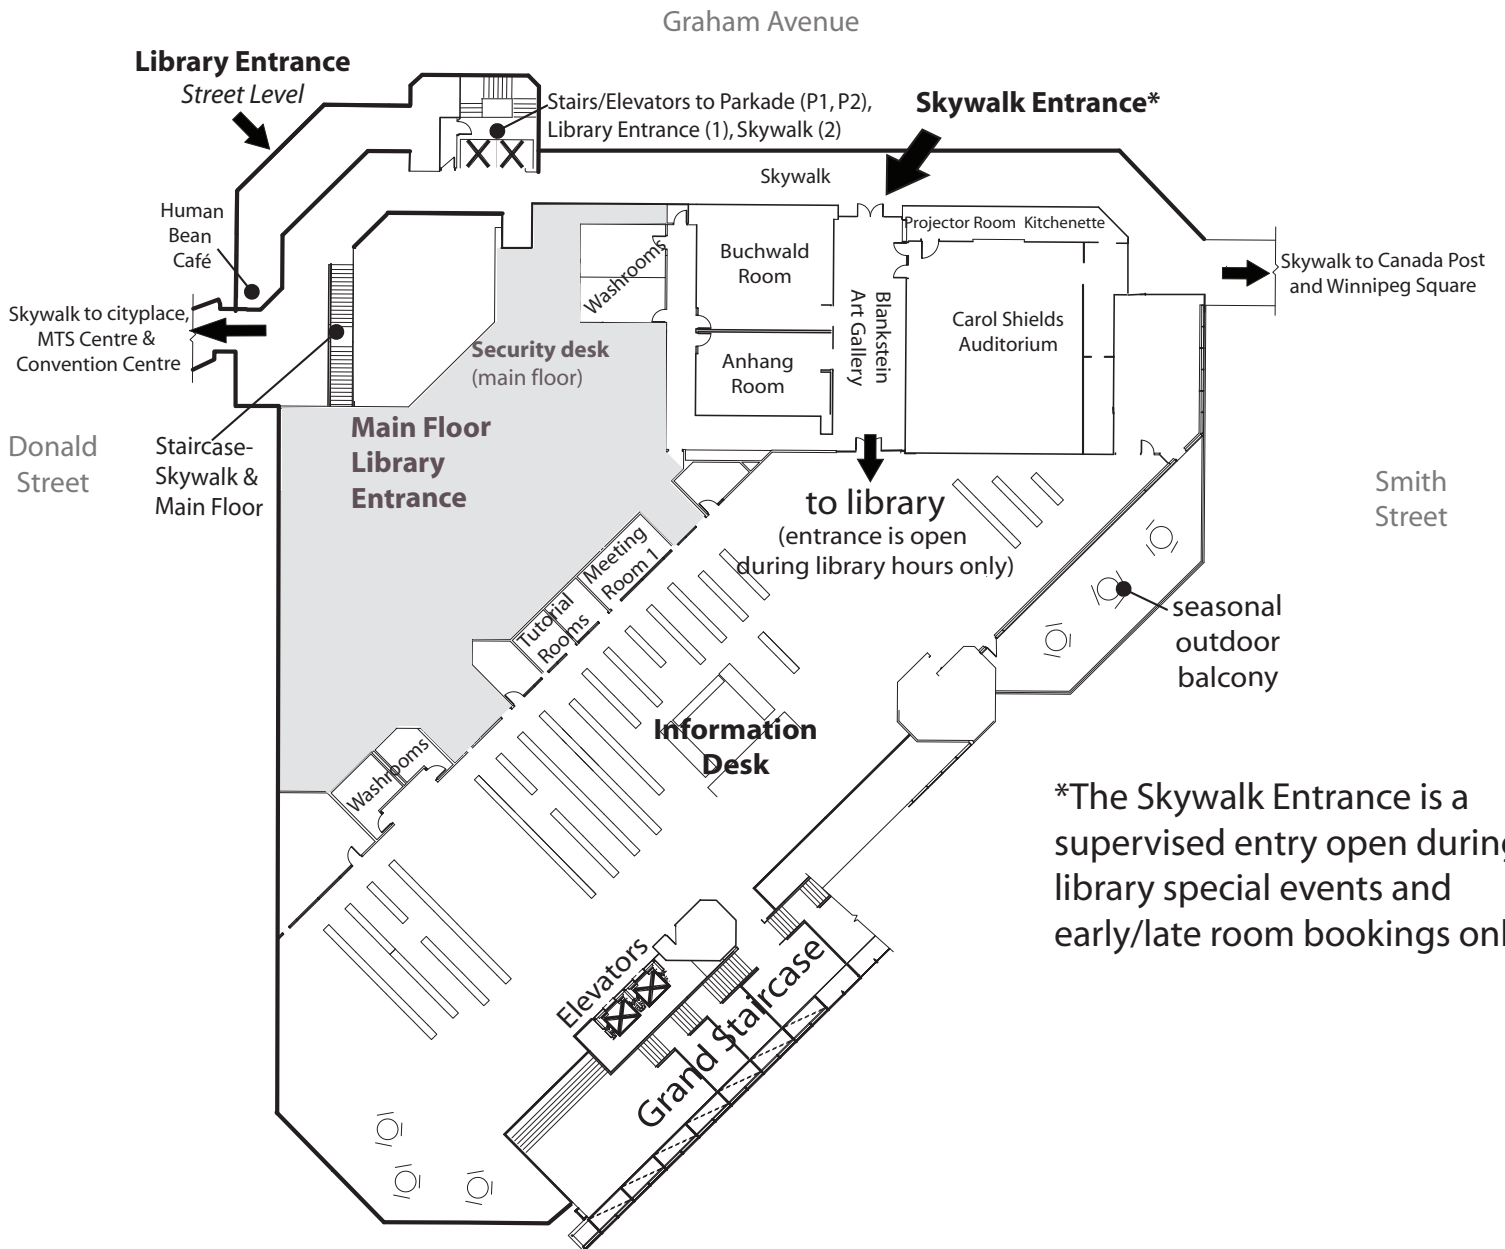

Millennium Library

2nd Floor Meeting Rooms & Auditorium

*The Skywalk Entrance is a supervised entry open during library special events and early/late room bookings only.