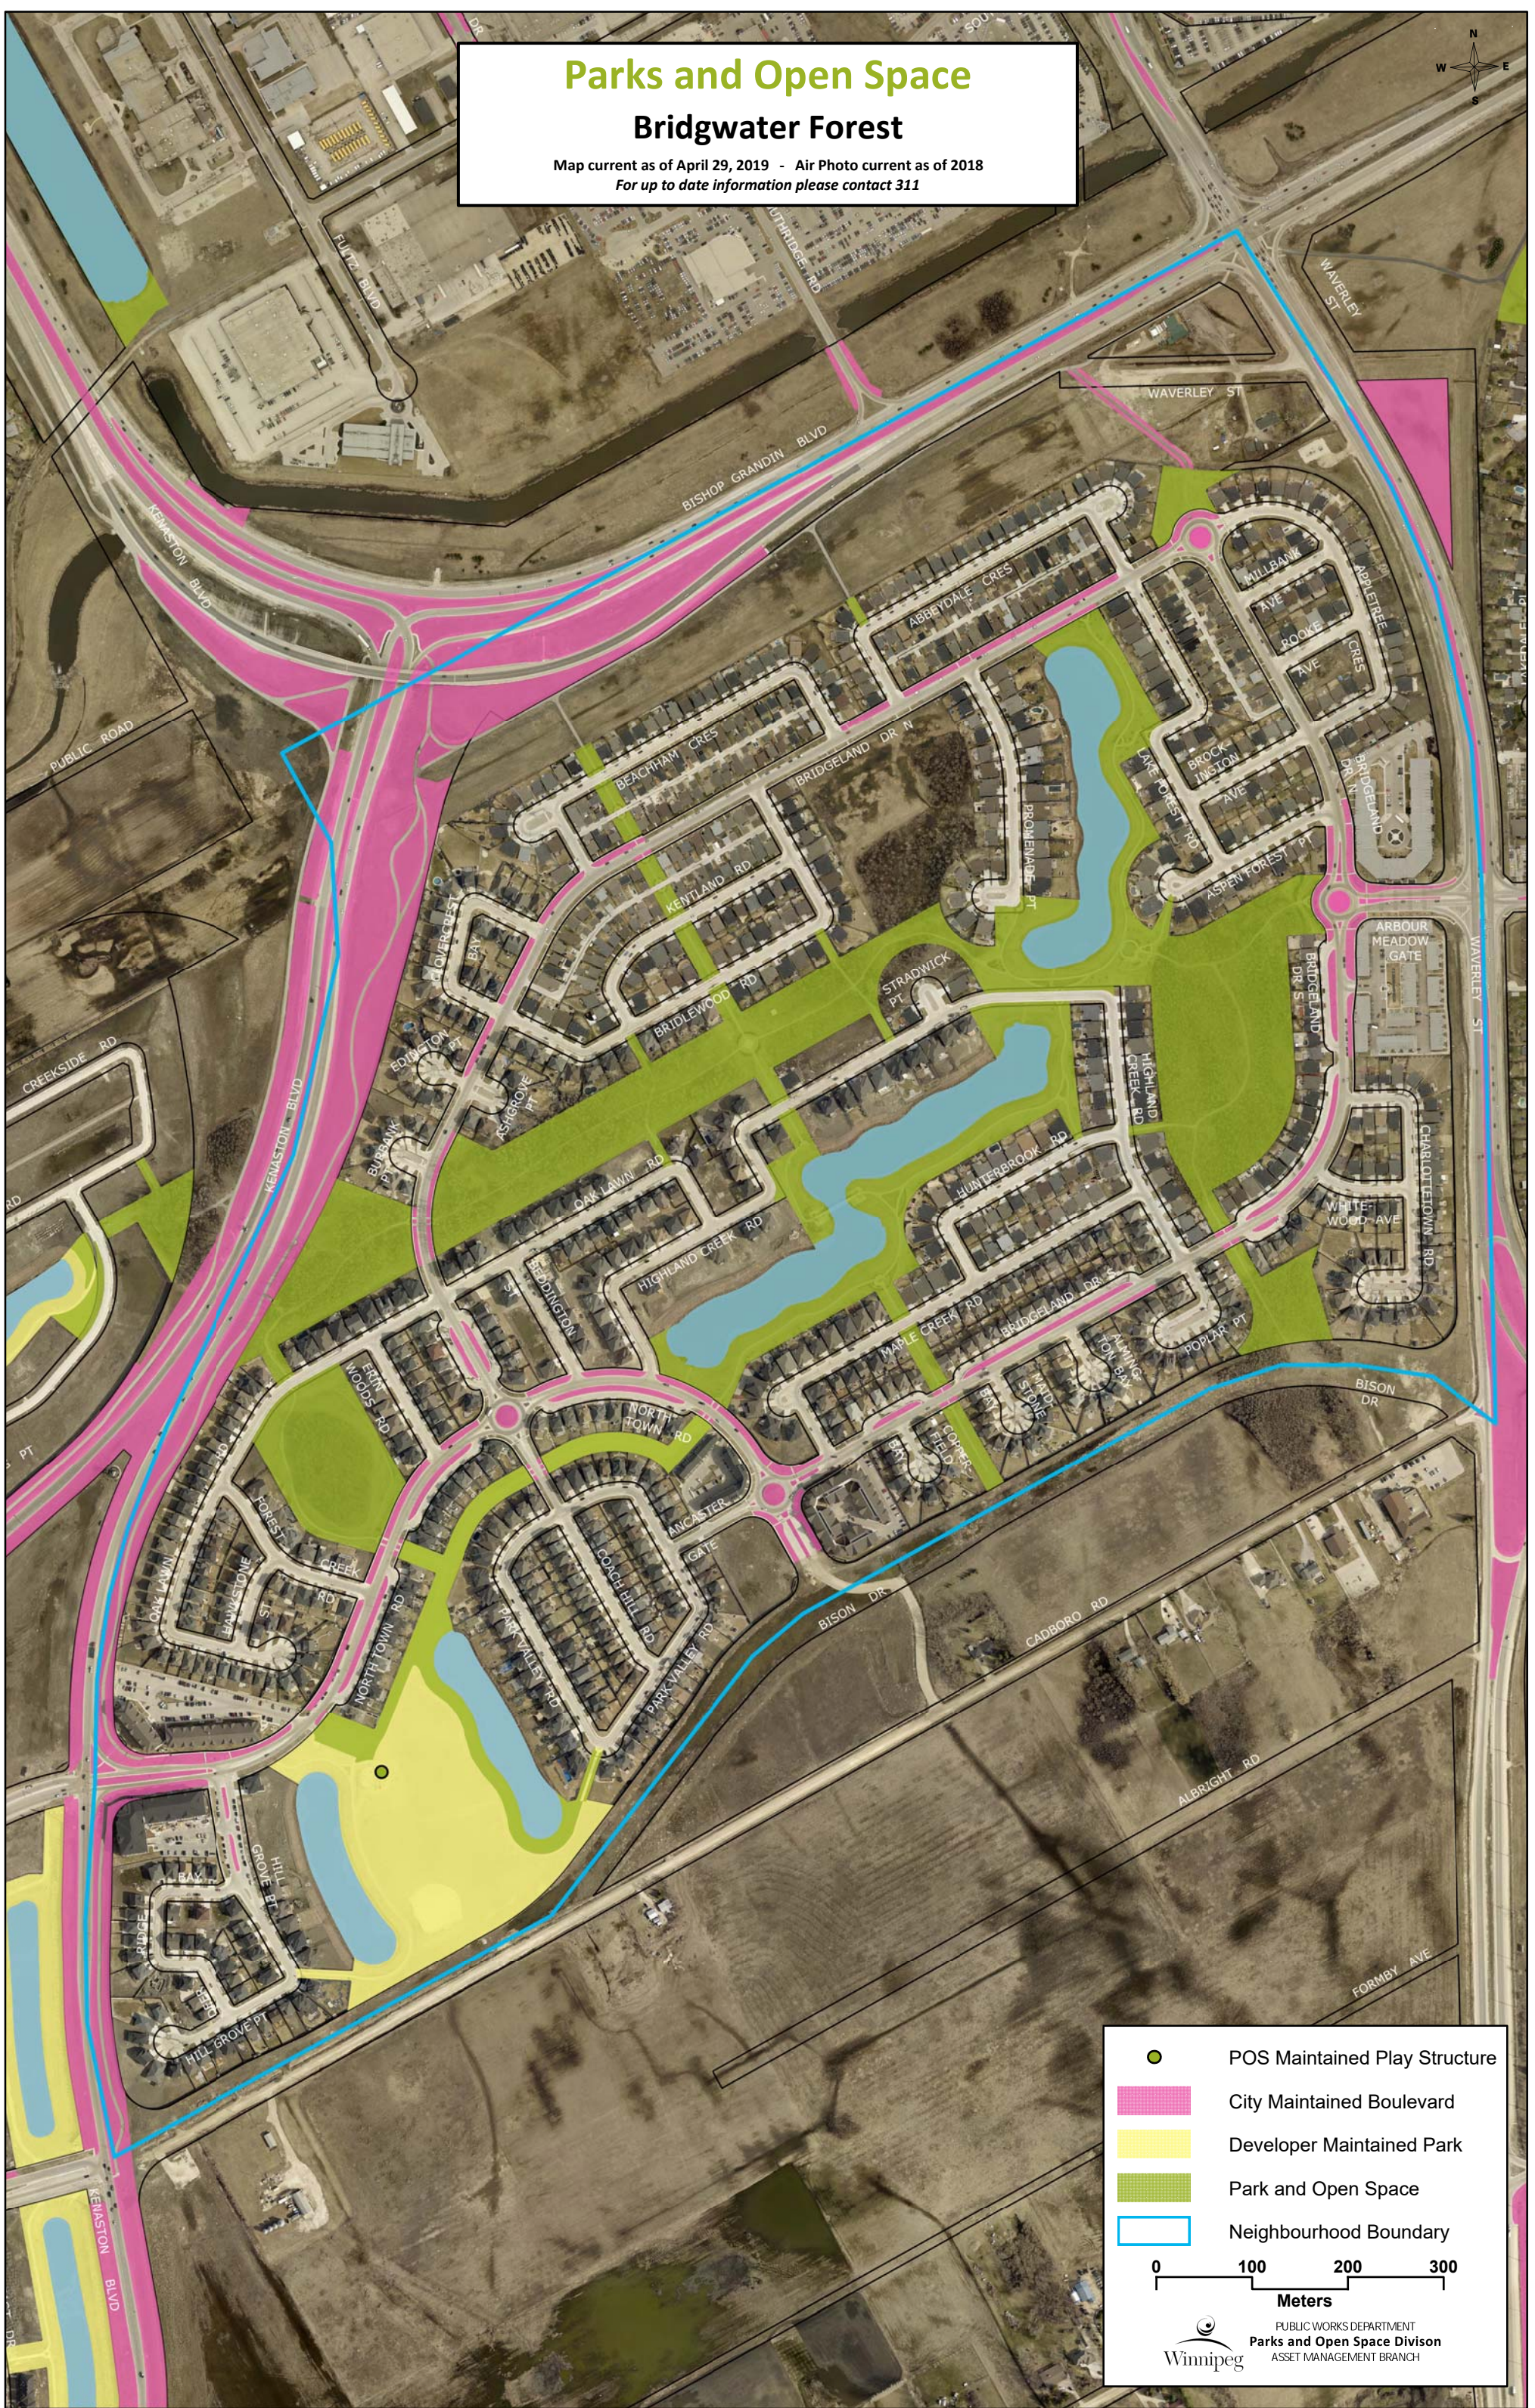

Parks and Open Space

Bridgwater Forest

Map current as of April 29, 2019 - Air Photo current as of 2018
For up to date information please contact 311

- POS Maintained Play Structure
- City Maintained Boulevard
- Developer Maintained Park
- Park and Open Space
- Neighbourhood Boundary

0 100 200 300
Meters

PUBLIC WORKS DEPARTMENT
Parks and Open Space Division
ASSET MANAGEMENT BRANCH