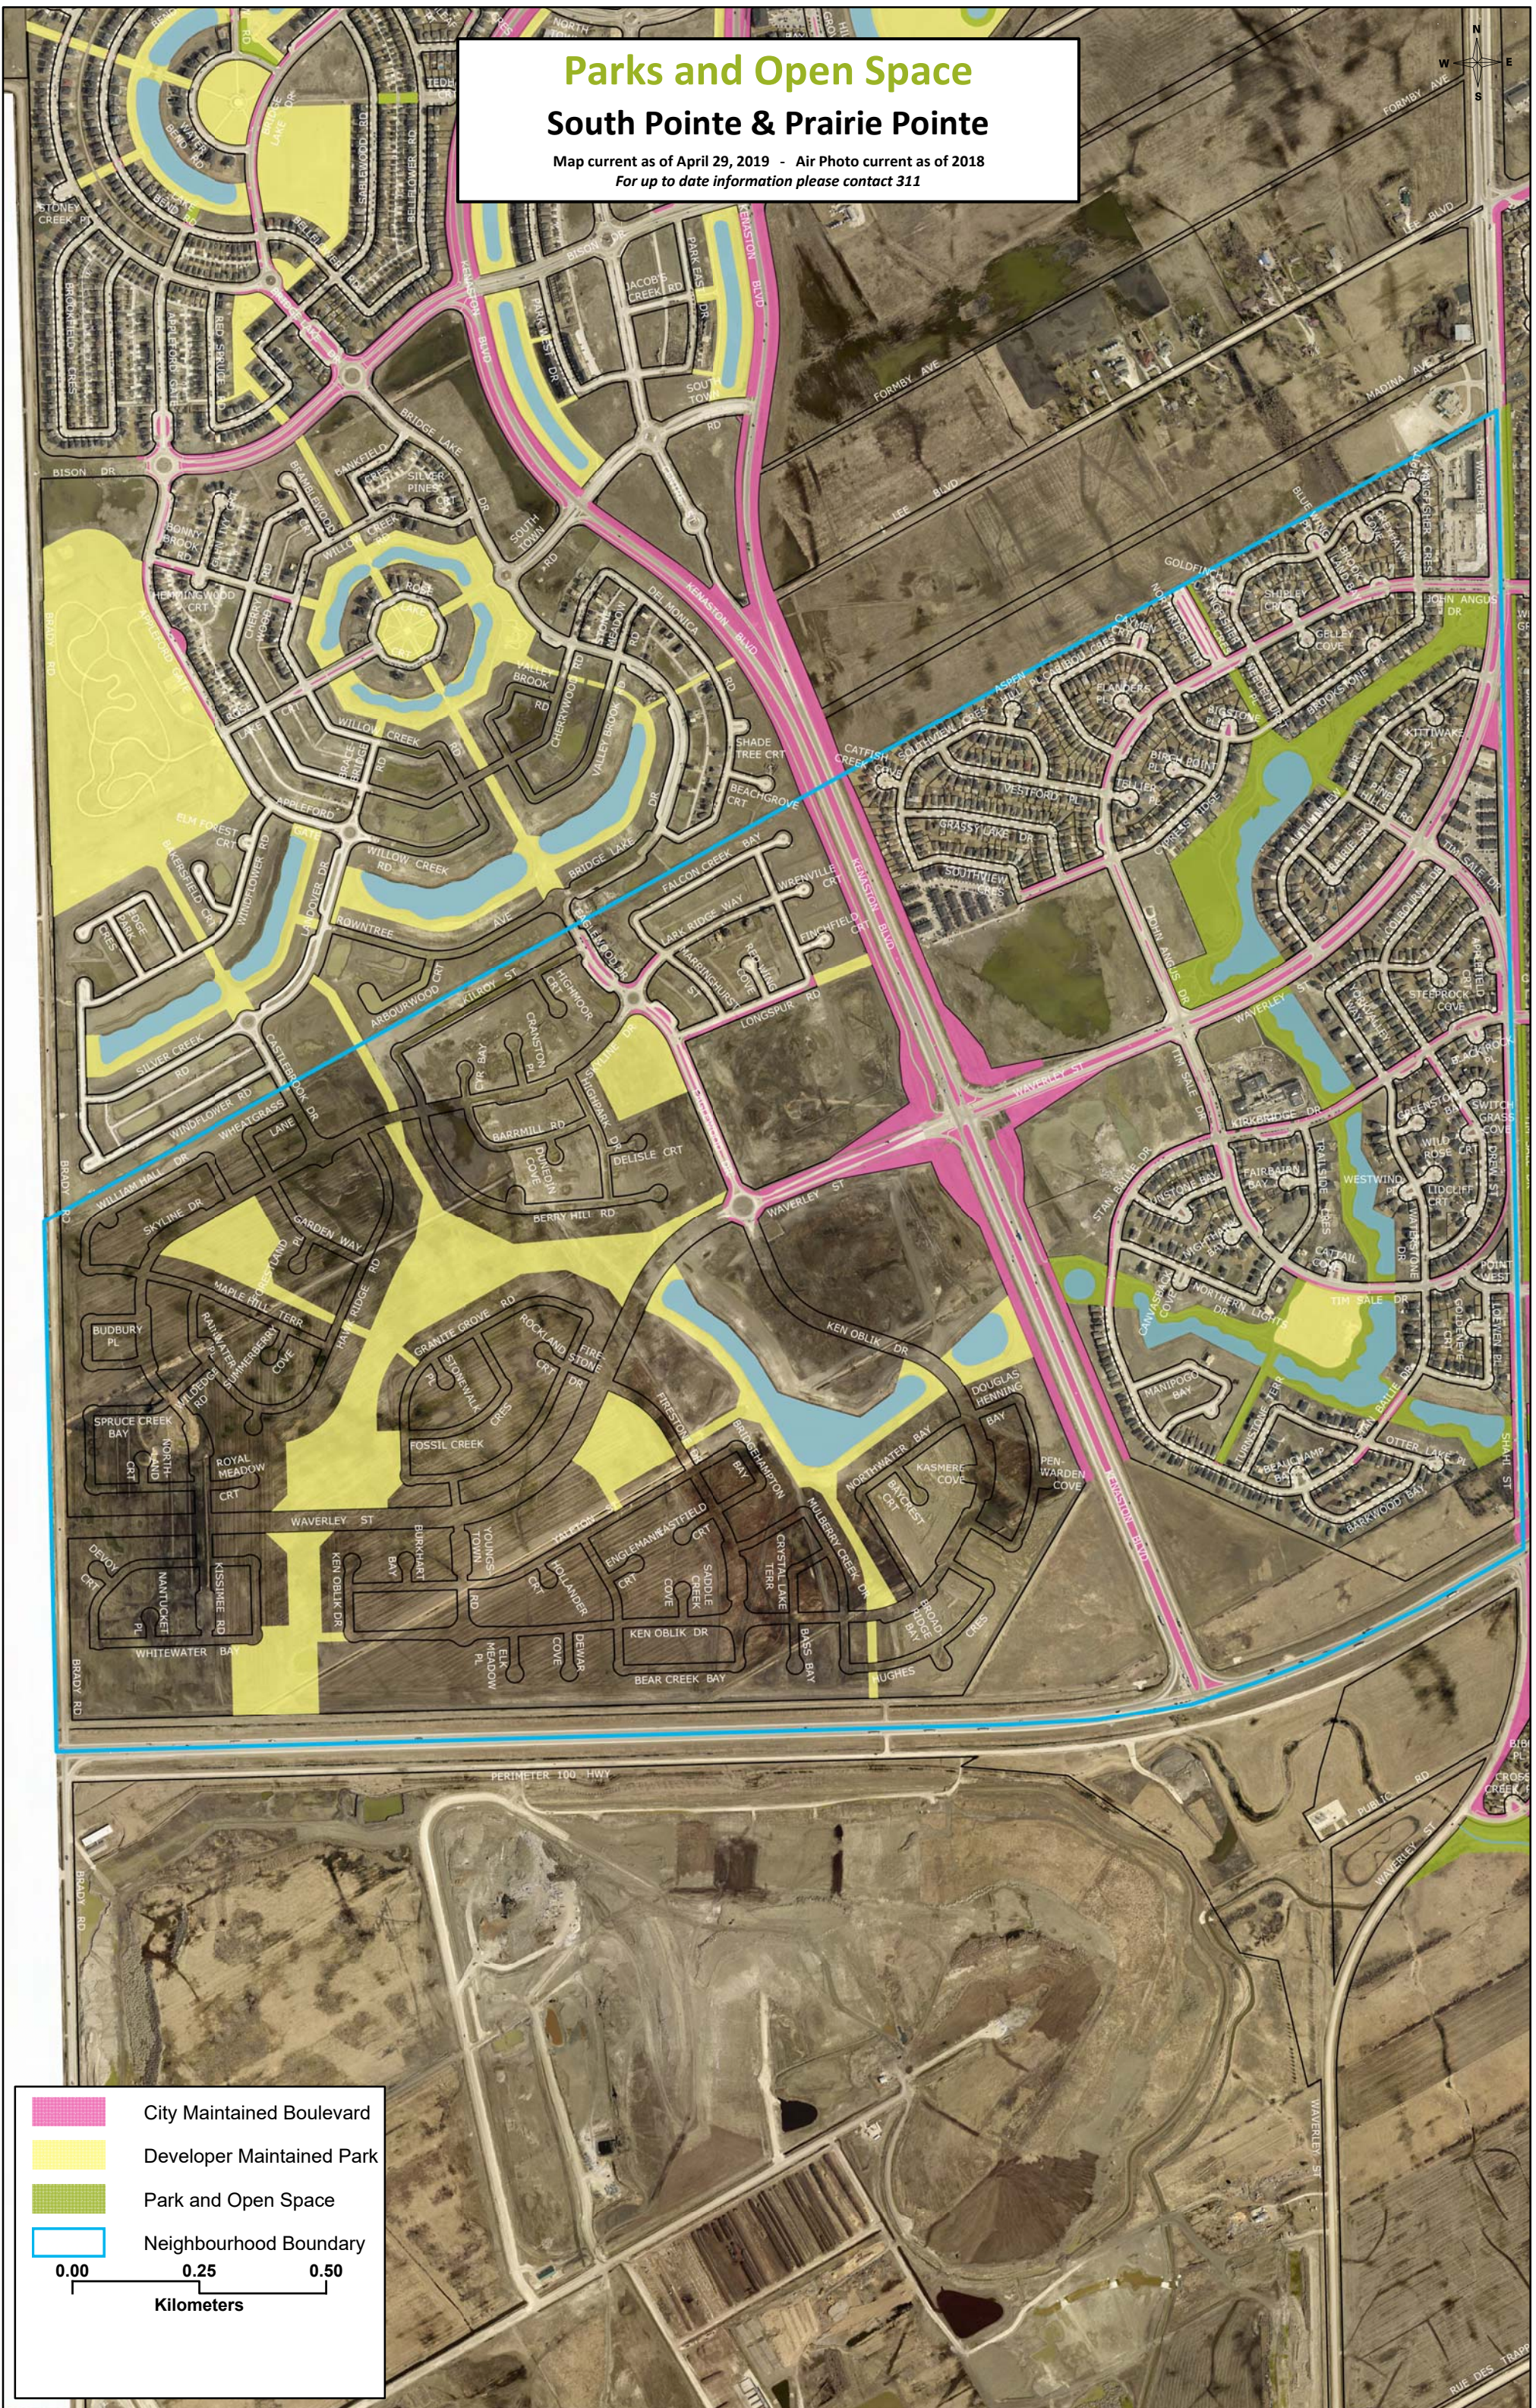

# Parks and Open Space South Pointe & Prairie Pointe

Map current as of April 29, 2019 - Air Photo current as of 2018  
For up to date information please contact 311

-  City Maintained Boulevard
-  Developer Maintained Park
-  Park and Open Space
-  Neighbourhood Boundary

0.00    0.25    0.50  
Kilometers